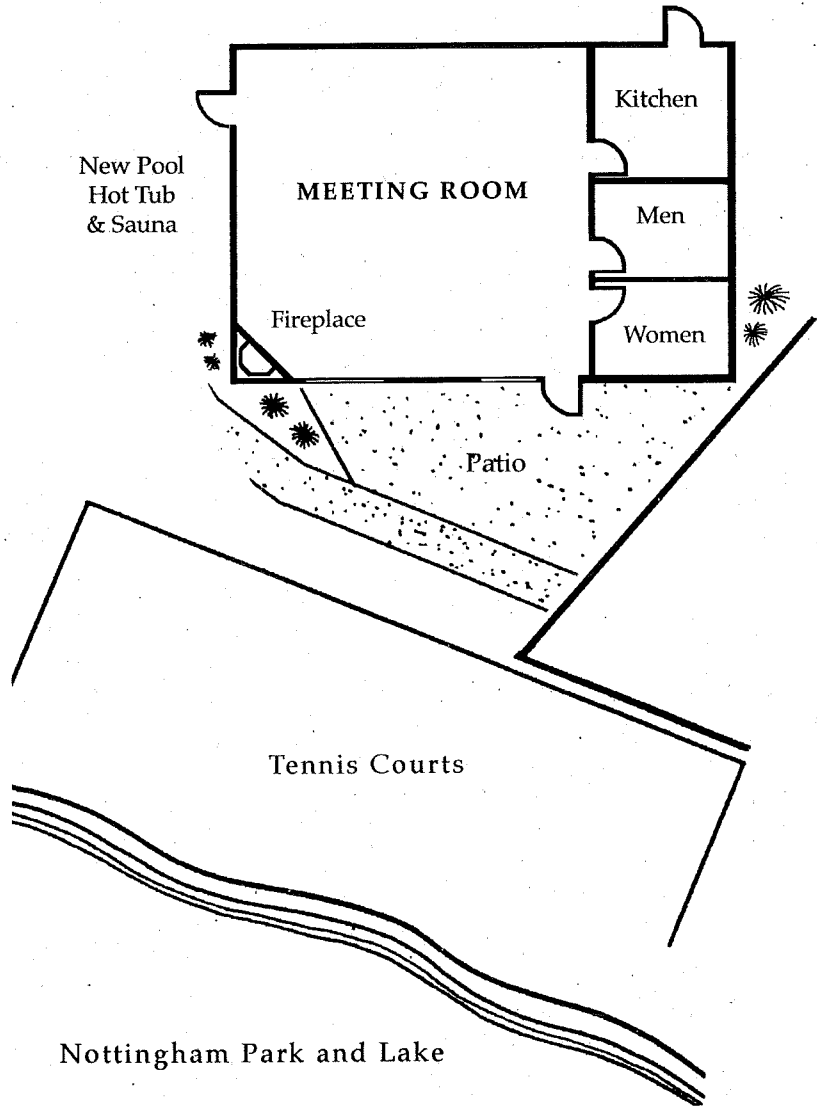

BEAVER CREEK WEST CONDOMINIUMS

Meeting Room Facility

Theatre 140 Classroom 90 Reception 50 Banquet 100 Party 60
Meeting room dimensions are 28' x 30'